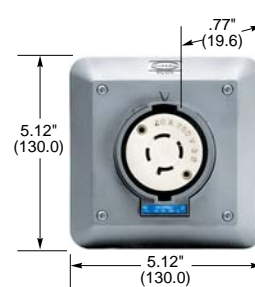

Note: Cord clamp range .35"-1.15" (9-29).

NEMA L14-20R
20A 125/250V
UL/CSA

NEMA L15-20R
20A 3Ø 250V AC
UL/CSA

NEMA L16-20R
20A 3Ø 480V AC
UL/CSA

HBL2420SR

IP20 SUITABILITY Safety-Shroud Twist-Lock Plugs

Description	Catalog Numbers		
Black and white nylon body, white Valox shroud.	HBL2411S	HBL2421S	HBL2431S

Note: Cord clamp range .35"-1.15" (9-29).

NEMA L14-20P
20A 125/250V
UL/CSA
2 (1) HP

NEMA L15-20P
20A 3Ø 250V AC
UL/CSA
3 HP

NEMA L16-20P
20A 3Ø 480V AC
UL/CSA
5 HP

HBL2420SR2

Insulgrip Flanged Inlets

Description	Catalog Numbers		
Nylon casing, back wired.	HBL2415	HBL2425	HBL2435