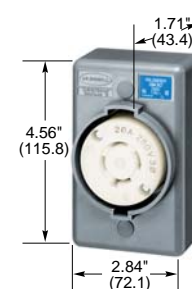

Note: Cord clamp range .35"-1.15" (9-29).

NEMA L14-20R
20A 125/250V
UL/CSA

NEMA L15-20R
20A 3Ø 250V AC
UL/CSA

NEMA L16-20R
20A 3Ø 480V AC
UL/CSA

HBL2420SR

IP20 SUITABILITY Safety-Shroud Twist-Lock Plugs

Description	Catalog Numbers		
Black and white nylon body, white Valox shroud.	HBL2411S	HBL2421S	HBL2431S

Note: Cord clamp range .35"-1.15" (9-29).

NEMA L14-20P
20A 125/250V
UL/CSA
2 (1) HP

NEMA L15-20P
20A 3Ø 250V AC
UL/CSA
3 HP

NEMA L16-20P
20A 3Ø 480V AC
UL/CSA
5 HP

HBL2420SR2

Insulgrip Flanged Inlets

Description	Catalog Numbers		
Nylon casing, back wired.	HBL2415	HBL2425	HBL2435